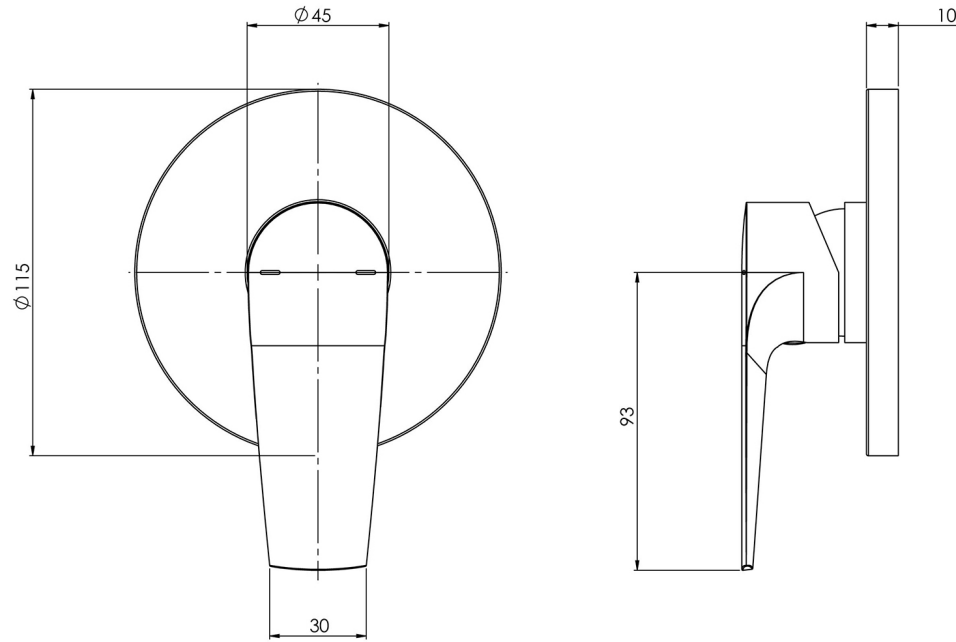

ARLO

ARLO SHOWER / WALL MIXER TRIM KIT ONLY

SPECIFICATIONS

AVAILABLE IN

151-7805-12
Brushed Gold

151-7805-40
Brushed Nickel

151-7805-10
Matte Black

151-7805-00
Chrome

Please visit <https://www.phoenixtapware.com.au/warranty> to view the full warranty

While we aim to ensure the specifications shown are correct at time of printing, Phoenix Tapware reserves the right to make modifications without prior notice. Always use the physical product measurements for mark-ups and roughing-in as the line drawing shown may differ from the actual product over time. All measurements are shown in millimetres. Colours may vary from image shown.