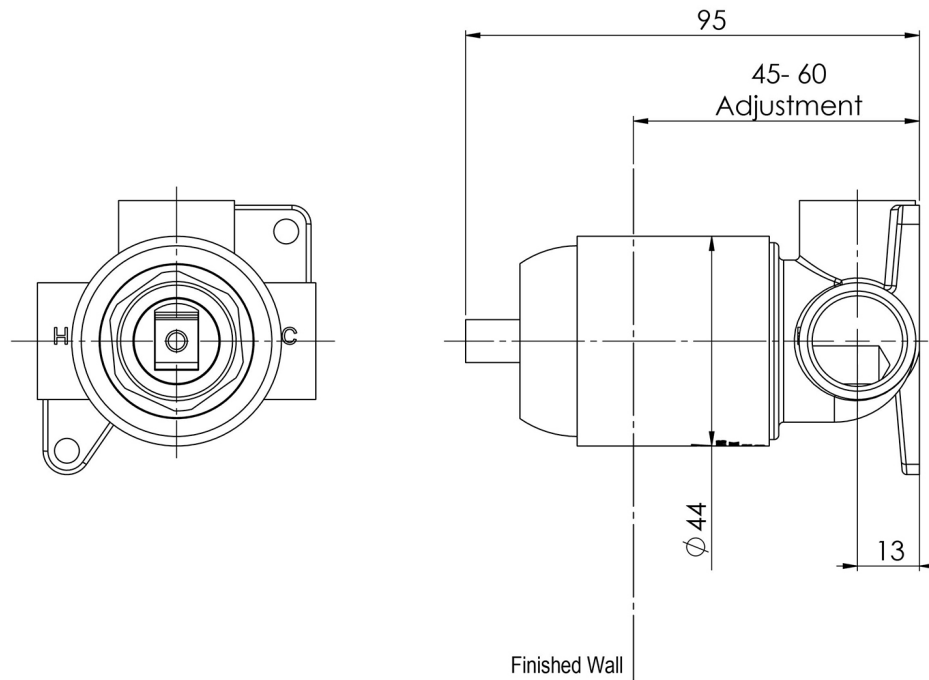

ARLO

BUILDERS SHOWER / WALL MIXER BODY ONLY

SPECIFICATIONS

AVAILABLE IN

150-7804-00
Chrome

150-7804-40
Brushed Nickel

150-7804-10
Matte Black

150-7804-12
Brushed Gold

Please visit <https://www.phoenixtapware.com.au/warranty> to view the full warranty

While we aim to ensure the specifications shown are correct at time of printing, Phoenix Tapware reserves the right to make modifications without prior notice. Always use the physical product measurements for mark-ups and roughing-in as the line drawing shown may differ from the actual product over time. All measurements are shown in millimetres. Colours may vary from image shown.