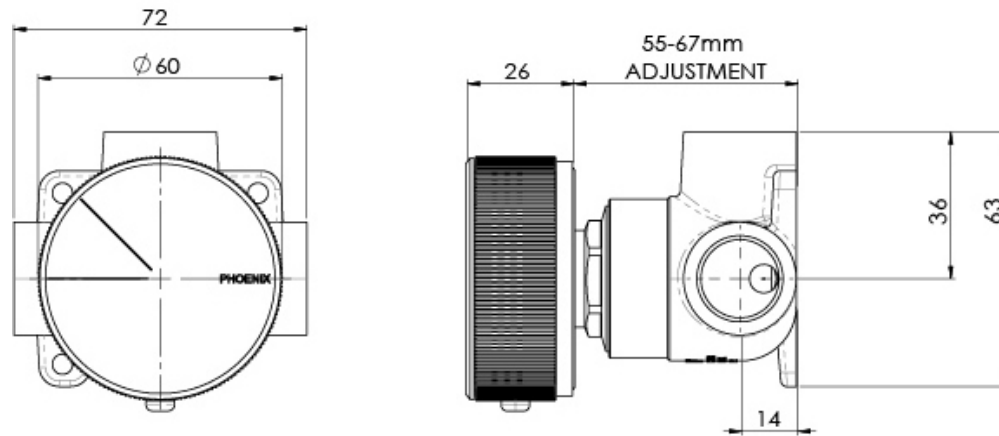

AXIA

AXIA SHOWER / WALL MIXER

SPECIFICATIONS

AVAILABLE IN

117-7800-00
Chrome

117-7800-40
Brushed Nickel

117-7800-10
Matte Black

INFORMATION

Please visit <https://www.phoenixtapware.com.au/warranty> to view the full warranty

While we aim to ensure the specifications shown are correct at time of printing, Phoenix Tapware reserves the right to make modifications without prior notice. Always use the physical product measurements for mark-ups and roughing-in as the line drawing shown may differ from the actual product over time. All measurements are shown in millimetres. Colours may vary from image shown.