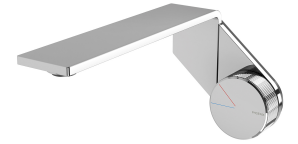

AXIA

AXIA WALL BASIN / BATH MIXER SET 200MM

SPECIFICATIONS

AVAILABLE IN

117-7810-00
Chrome

117-7810-40
Brushed Nickel

117-7810-10
Matte Black

INFORMATION