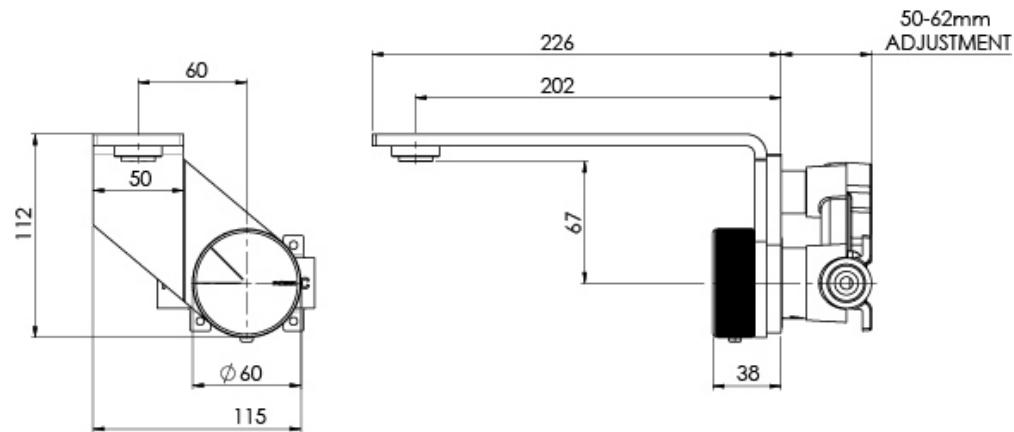

AXIA

AXIA WALL BASIN / BATH MIXER SET 200MM

SPECIFICATIONS

AVAILABLE IN

117-7810-00
Chrome

117-7810-40
Brushed Nickel

117-7810-10
Matte Black

INFORMATION