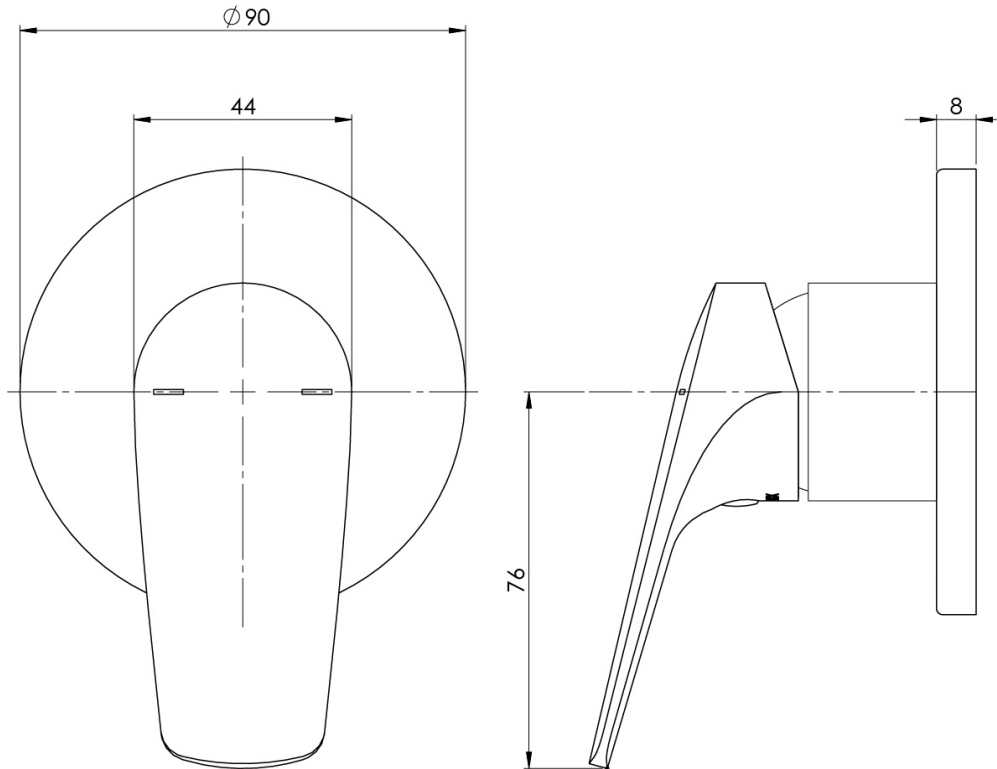

IVY MKII

IVY MKII SHOWER / WALL MIXER TRIM KIT

SPECIFICATIONS

AVAILABLE IN

154-7805-00
Chrome

154-7805-10
Matte Black

INFORMATION

Temperature Rating
1 - 75°C

Please visit <https://www.phoenixtapware.com.au/warranty> to view the full warranty

While we aim to ensure the specifications shown are correct at time of printing, Phoenix Tapware reserves the right to make modifications without prior notice. Always use the physical product measurements for mark-ups and roughing-in as the line drawing shown may differ from the actual product over time. All measurements are shown in millimetres. Colours may vary from image shown.