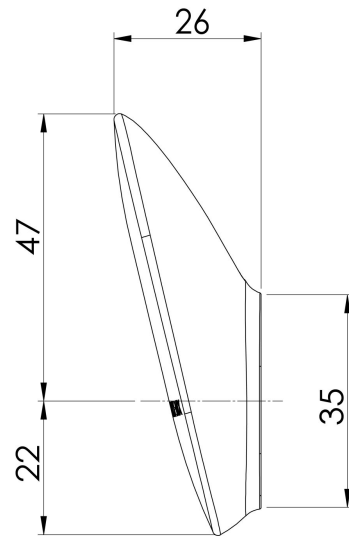

NUAGE

NUAGE ROBE HOOK

SPECIFICATIONS

AVAILABLE IN

129-8400-00
Chrome

129-8400-40
Brushed Nickel

129-8400-31
Brushed Carbon

129-8400-80
Matte White

Please visit <https://www.phoenixtapware.com.au/warranty> to view the full warranty

While we aim to ensure the specifications shown are correct at time of printing, Phoenix Tapware reserves the right to make modifications without prior notice. Always use the physical product measurements for mark-ups and roughing-in as the line drawing shown may differ from the actual product over time. All measurements are shown in millimetres. Colours may vary from image shown.