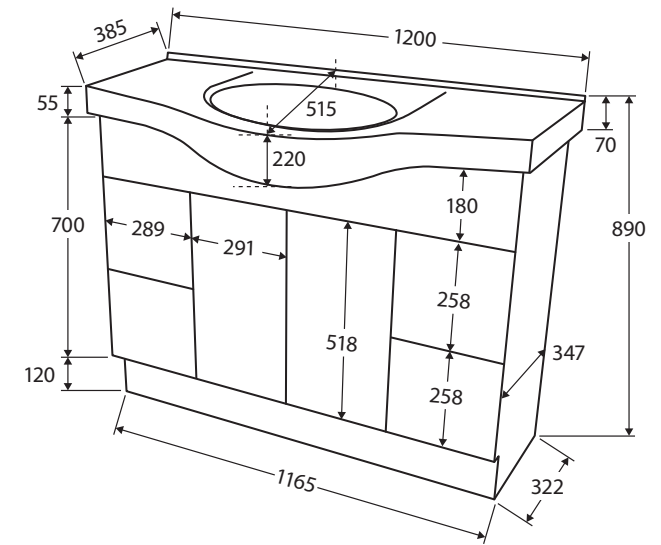

Antonio 1200 VANITY

Features

- Gloss white ceramic, semi-recessed basin-top
- Requires 32 mm waste, with overflow (not included)
- 12 o'clock tap hole as standard
- 2-pac, gloss white finish on cabinet
- Soft-close doors
- Full extension drawer runners
- 16 mm thick backing board and drawer bases

While we aim to ensure specifications are correct at the time of publication, Fienza reserves the right to make modifications without prior notice. Physical colour may vary from image shown. All measurements are shown in millimetres. Always use physical product measurements for mark-ups and roughing-in as the technical drawing may differ from actual product received. Tapware not included.