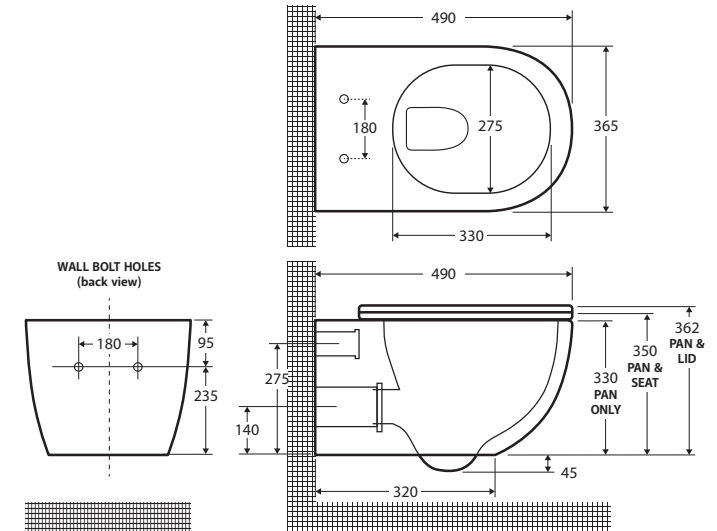

Koko Matte Black WALL-HUNG TOILET

Features

- Rimless hygienic flush
- Matte black finish
- Concealed pan for easy cleaning
- Matte black quick release, soft close seat
- Available as P-Trap only
- Stainless steel hinges
- Includes wall mounting screws
- **WELS 4 Star rated, 4.5L/3.2L (3.5L average flush) when used with R&T cistern**

Cistern and flush buttons required (sold separately)

Available in

P-Trap
Pan & Seat
K2376MB-PS

Cleaning & Care

- The toilet seat may be removed for cleaning - depress the quick release buttons and lift up.
- Clean only with a soft cloth or sponge using warm water and mild soap or detergent. Do not use any abrasive cleaning materials.
- Do not use any solvents or corrosive liquids.
- Note that use of clip-on deodorisers will affect flushing performance on rimless suites.

While we aim to ensure specifications are correct at the time of publication, Fienza reserves the right to make modifications without prior notice. Physical colour may vary from image shown. All measurements are shown in millimetres. For ceramic products, please allow +/- 10 mm tolerance for manufacturing variance. Always use physical product measurements for mark-ups and roughing-in as the technical drawing may differ from actual product received.