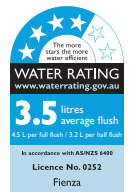

Cleaning & Care

- The toilet seat may be removed for cleaning - depress the quick release buttons and lift up.
- Clean only with a soft cloth or sponge using warm water and mild soap or detergent. Do not use any abrasive cleaning materials.
- Do not use any solvents or corrosive liquids.
- Note that use of clip-on deodorisers will affect flushing performance on rimless suites.