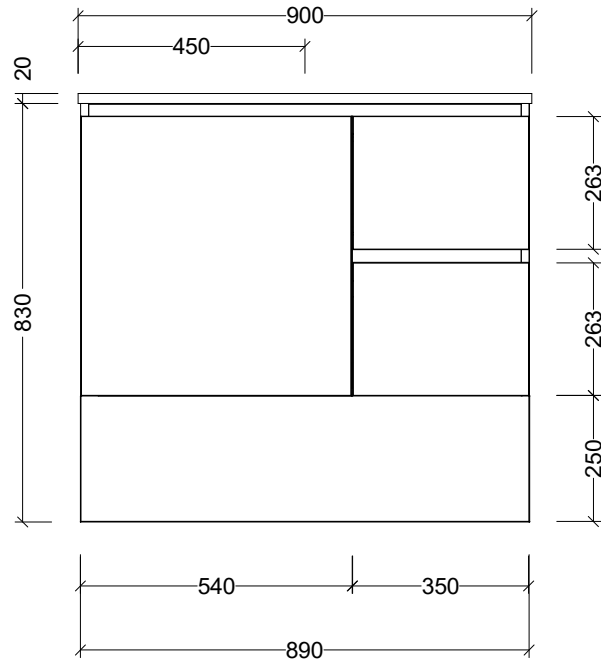

CABINET DETAILS

Range	Carlo 900mm
Description	Centre Bowl Floorstanding
Cabinet SKU	CAR-VCO-900-C-X-F

TOP DETAILS

Available Tops:	Regal Mineral
	Alpha Ceramic
	Haven Matt Dolomite
	Quest Gloss Dolomite
	Grand Mineral

Timberline Bathroom Products Pty Ltd
22 Myrtle Drive, Armidale NSW 2350
www.timberline.com.au | 02 6773 8500

PLEASE NOTE: Due to the manufacturing process of ceramic tops, size variation (+/- 3%) is to be expected. E&OE. Copyright ©

LH and RH Drawer Options Available