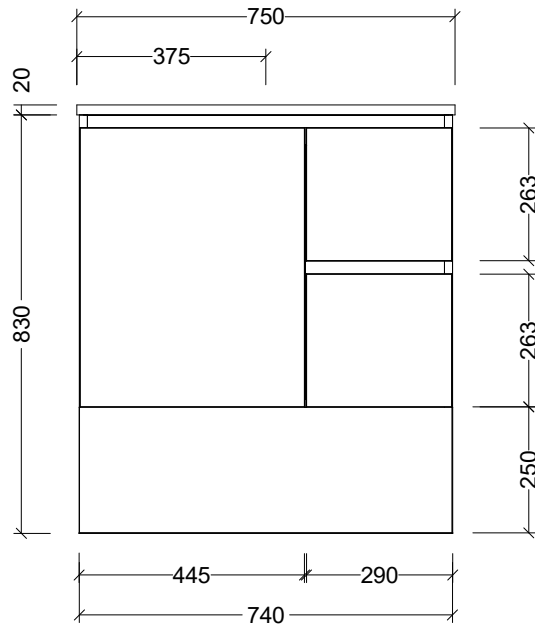

## CABINET DETAILS

| Range           | Carlo 750mm               |
|-----------------|---------------------------|
| Description     | Centre Bowl Floorstanding |
| Cabinet SKU     | CAR-VCO-750-C-X-F         |
| TOP DETAILS     |                           |
| Available Tops: | Regal Mineral             |
|                 | Alpha Ceramic             |
|                 | Haven Matt Dolomite       |
|                 | Quest Gloss Dolomite      |
|                 | Grand Mineral             |

**Timberline Bathroom Products Pty Ltd**  
 22 Myrtle Drive, Armidale NSW 2350  
[www.timberline.com.au](http://www.timberline.com.au) | 02 6773 8500

PLEASE NOTE: Due to the manufacturing process of ceramic tops, size variation (+/- 3%) is to be expected. E&OE. Copyright ©