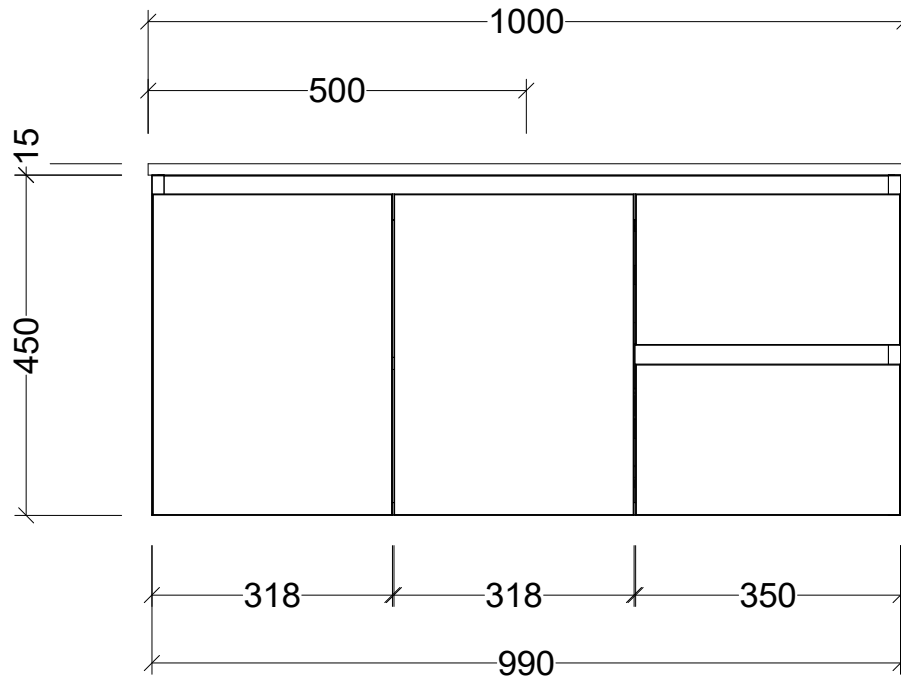

CABINET DETAILS

Range	Florida 1000
Description	Wall Hung Centre Bowl
Cabinet SKU	FLOE-VCO-1000-C-X-W

TOP DETAILS

Available Tops:	Urban Ceramic
-----------------	---------------

Timberline Bathroom Products Pty Ltd
 22 Myrtle Drive, Armidale NSW 2350
www.timberline.com.au | 02 6773 8500

PLEASE NOTE: Due to the manufacturing process of ceramic tops, size variation (+/- 3%) is to be expected. E&OE. Copyright ©

LH and RH Drawer Options Available