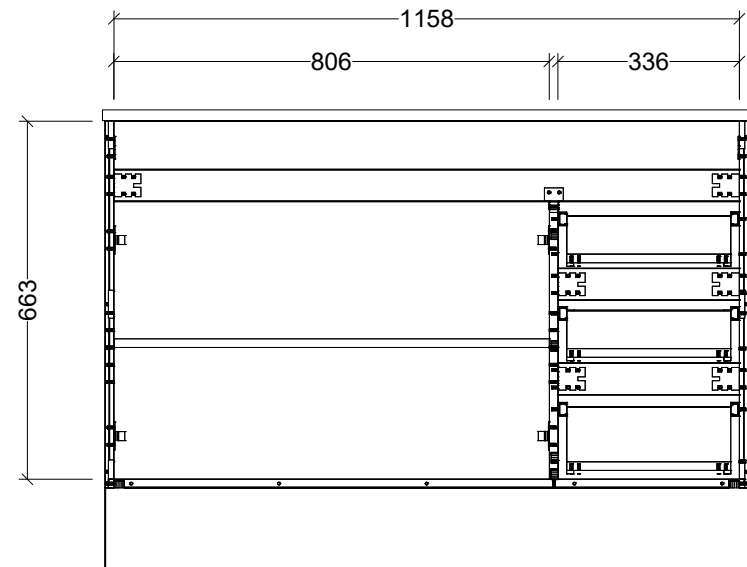

CABINET DETAILS

Range	Indiana 1200
Description	Floorstanding Centre Bowl
Cabinet SKU	IND-VCO-1200-C-X-F

TOP DETAILS

Available Tops:	Alpha Ceramic
-----------------	---------------

Timberline Bathroom Products Pty Ltd
 22 Myrtle Drive, Armidale NSW 2350
www.timberline.com.au | 02 6773 8500

PLEASE NOTE: Due to the manufacturing process of ceramic tops, size variation (+/- 3%) is to be expected. E&OE. Copyright ©

LH and RH Drawer Options Available