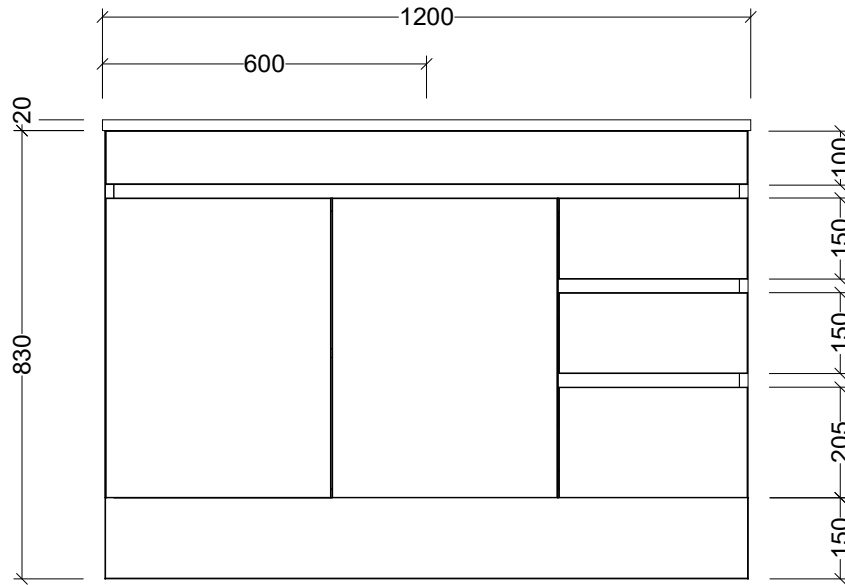

CABINET DETAILS

Range	Indiana 1200
Description	Floorstanding Centre Bowl
Cabinet SKU	IND-VCO-1200-C-X-F

TOP DETAILS

Available Tops:	Alpha Ceramic
-----------------	---------------

Timberline Bathroom Products Pty Ltd
 22 Myrtle Drive, Armidale NSW 2350
www.timberline.com.au | 02 6773 8500

PLEASE NOTE: Due to the manufacturing process of ceramic tops, size variation (+/- 3%) is to be expected. E&OE. Copyright ©

LH and RH Drawer Options Available