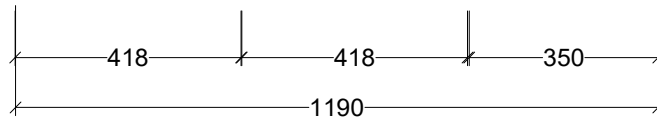

CABINET DETAILS

Range	Indiana 1200
Description	Floorstanding Centre Bowl
Cabinet SKU	IND-VCO-1200-C-X-F

TOP DETAILS

Available Tops:	Alpha Ceramic
-----------------	---------------

Timberline Bathroom Products Pty Ltd
 22 Myrtle Drive, Armidale NSW 2350
www.timberline.com.au | 02 6773 8500

PLEASE NOTE: Due to the manufacturing process of ceramic tops, size variation (+/- 3%) is to be expected. E&OE. Copyright ©

LH and RH Drawer Options Available