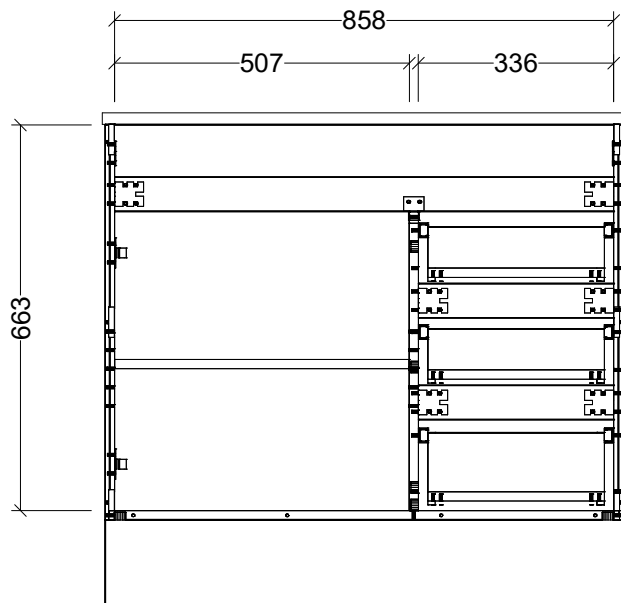

CABINET DETAILS

Range	Indiana 900
Description	Floorstanding Centre Bowl
Cabinet SKU	IND-VCO-900-C-X-W-F

TOP DETAILS

Available Tops:	Alpha Ceramic
-----------------	---------------

Timberline Bathroom Products Pty Ltd
 22 Myrtle Drive, Armidale NSW 2350
www.timberline.com.au | 02 6773 8500

PLEASE NOTE: Due to the manufacturing process of ceramic tops, size variation (+/- 3%) is to be expected. E&OE. Copyright ©

LH and RH Drawer Options Available