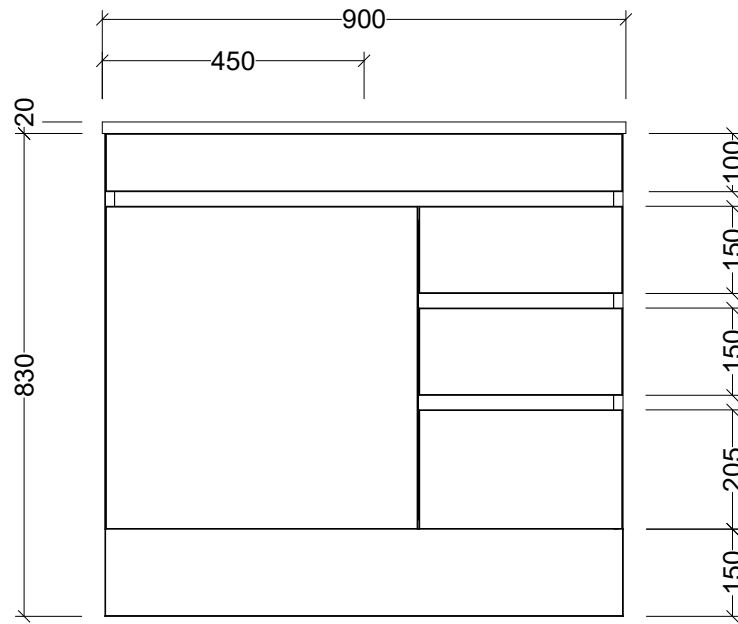

CABINET DETAILS

Range	Indiana 900
Description	Floorstanding Centre Bowl
Cabinet SKU	IND-VCO-900-C-X-W-F

TOP DETAILS

Available Tops:	Alpha Ceramic
-----------------	---------------

Timberline Bathroom Products Pty Ltd
 22 Myrtle Drive, Armidale NSW 2350
www.timberline.com.au | 02 6773 8500

PLEASE NOTE: Due to the manufacturing process of ceramic tops, size variation (+/- 3%) is to be expected. E&OE. Copyright ©

LH and RH Drawer Options Available