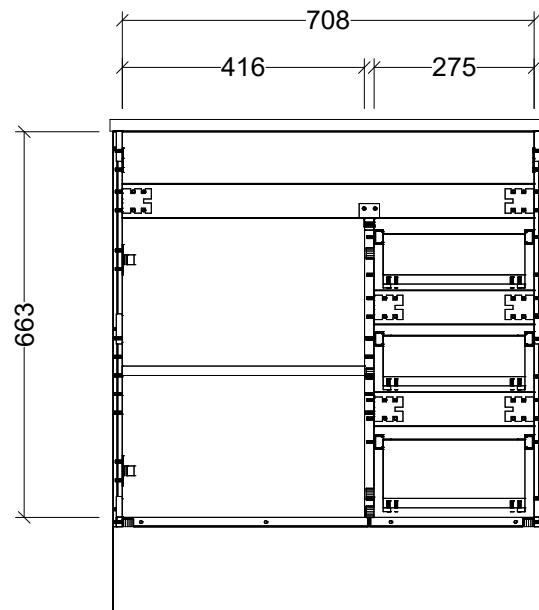

## CABINET DETAILS

Range	Indiana 750
Description	Floorstanding Centre Bowl
Cabinet SKU	IND-VCO-750-C-X-F
TOP DETAILS	
Available Tops:	Alpha Ceramic

**Timberline Bathroom Products Pty Ltd**  
 22 Myrtle Drive, Armidale NSW 2350  
[www.timberline.com.au](http://www.timberline.com.au) | 02 6773 8500

PLEASE NOTE: Due to the manufacturing process of ceramic tops, size variation (+/- 3%) is to be expected. E&OE. Copyright ©

LH and RH Drawer Options Available