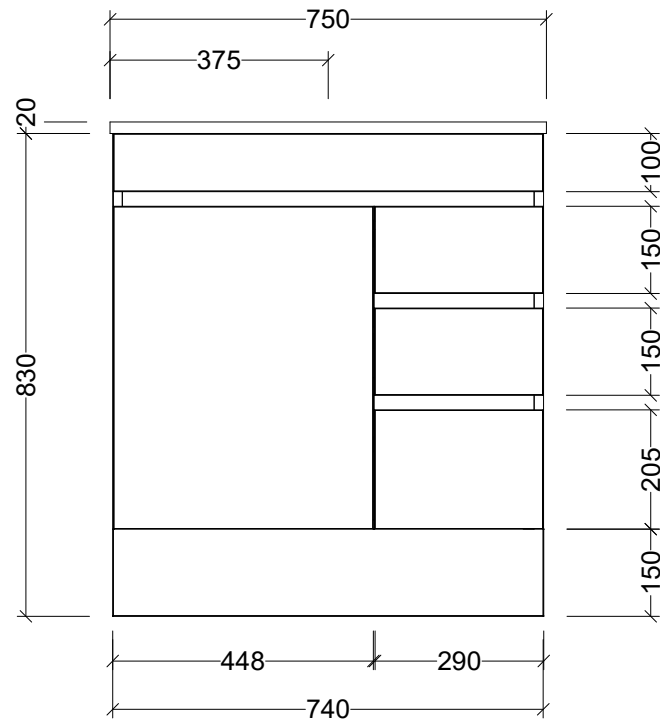

## CABINET DETAILS

Range	Indiana 750
Description	Floorstanding Centre Bowl
Cabinet SKU	IND-VCO-750-C-X-F
TOP DETAILS	
Available Tops:	Alpha Ceramic

**Timberline Bathroom Products Pty Ltd**  
 22 Myrtle Drive, Armidale NSW 2350  
[www.timberline.com.au](http://www.timberline.com.au) | 02 6773 8500

PLEASE NOTE: Due to the manufacturing process of ceramic tops, size variation (+/- 3%) is to be expected. E&OE. Copyright ©

LH and RH Drawer Options Available