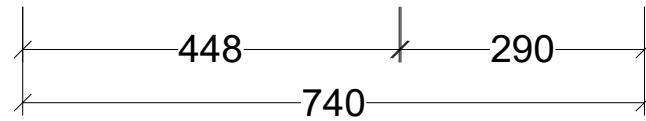

## CABINET DETAILS

Range	Indiana 750
Description	Wall Hung Centre Bowl
Cabinet SKU	IND-VCO-750-C-X-W
TOP DETAILS	
Available Tops:	Alpha Ceramic

**Timberline Bathroom Products Pty Ltd**  
 22 Myrtle Drive, Armidale NSW 2350  
[www.timberline.com.au](http://www.timberline.com.au) | 02 6773 8500

PLEASE NOTE: Due to the manufacturing process of ceramic tops, size variation (+/- 3%) is to be expected. E&OE. Copyright ©

LH and RH Drawer Options Available