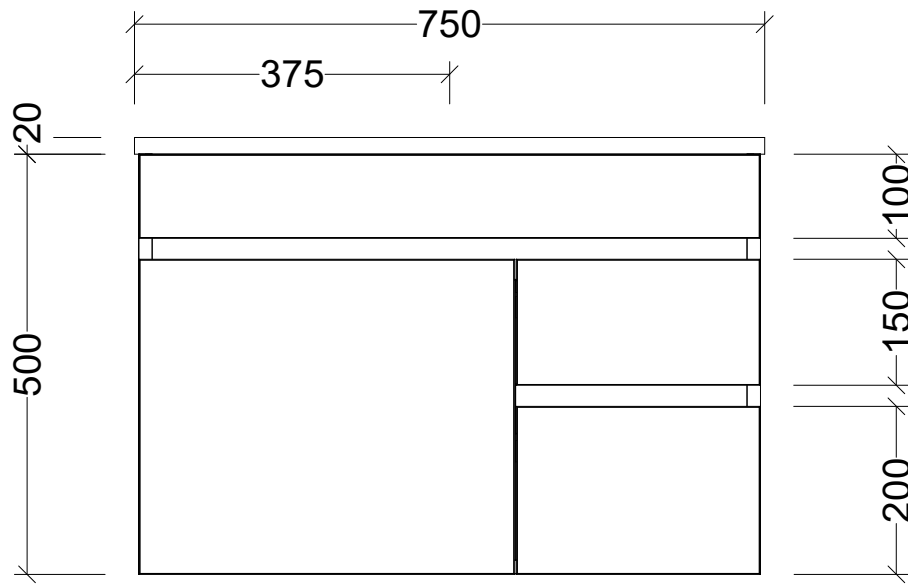

## CABINET DETAILS

Range	Indiana 750
Description	Wall Hung Centre Bowl
Cabinet SKU	IND-VCO-750-C-X-W
TOP DETAILS	
Available Tops:	Alpha Ceramic

**Timberline Bathroom Products Pty Ltd**  
 22 Myrtle Drive, Armidale NSW 2350  
[www.timberline.com.au](http://www.timberline.com.au) | 02 6773 8500

PLEASE NOTE: Due to the manufacturing process of ceramic tops, size variation (+/- 3%) is to be expected. E&OE. Copyright ©

LH and RH Drawer Options Available