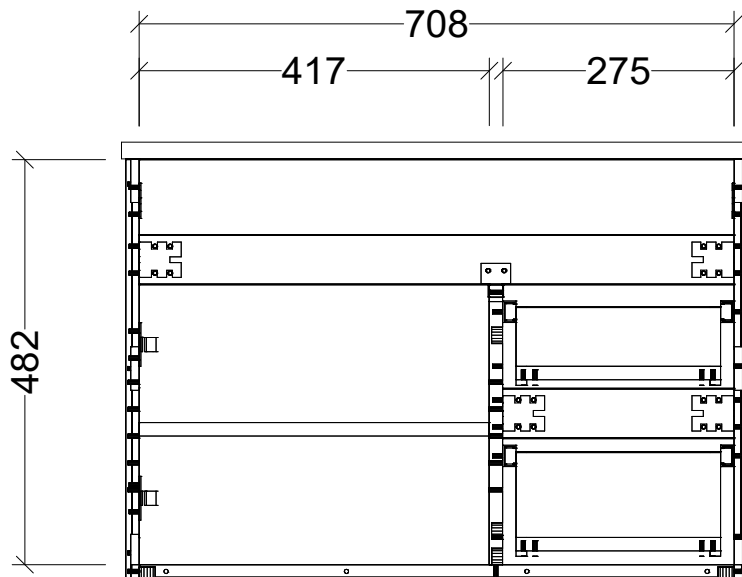

## CABINET DETAILS

Range	Indiana 750
Description	Wall Hung Centre Bowl
Cabinet SKU	IND-VCO-750-C-X-W
TOP DETAILS	
Available Tops:	Alpha Ceramic

**Timberline Bathroom Products Pty Ltd**  
 22 Myrtle Drive, Armidale NSW 2350  
[www.timberline.com.au](http://www.timberline.com.au) | 02 6773 8500

PLEASE NOTE: Due to the manufacturing process of ceramic tops, size variation (+/- 3%) is to be expected. E&OE. Copyright ©

LH and RH Drawer Options Available