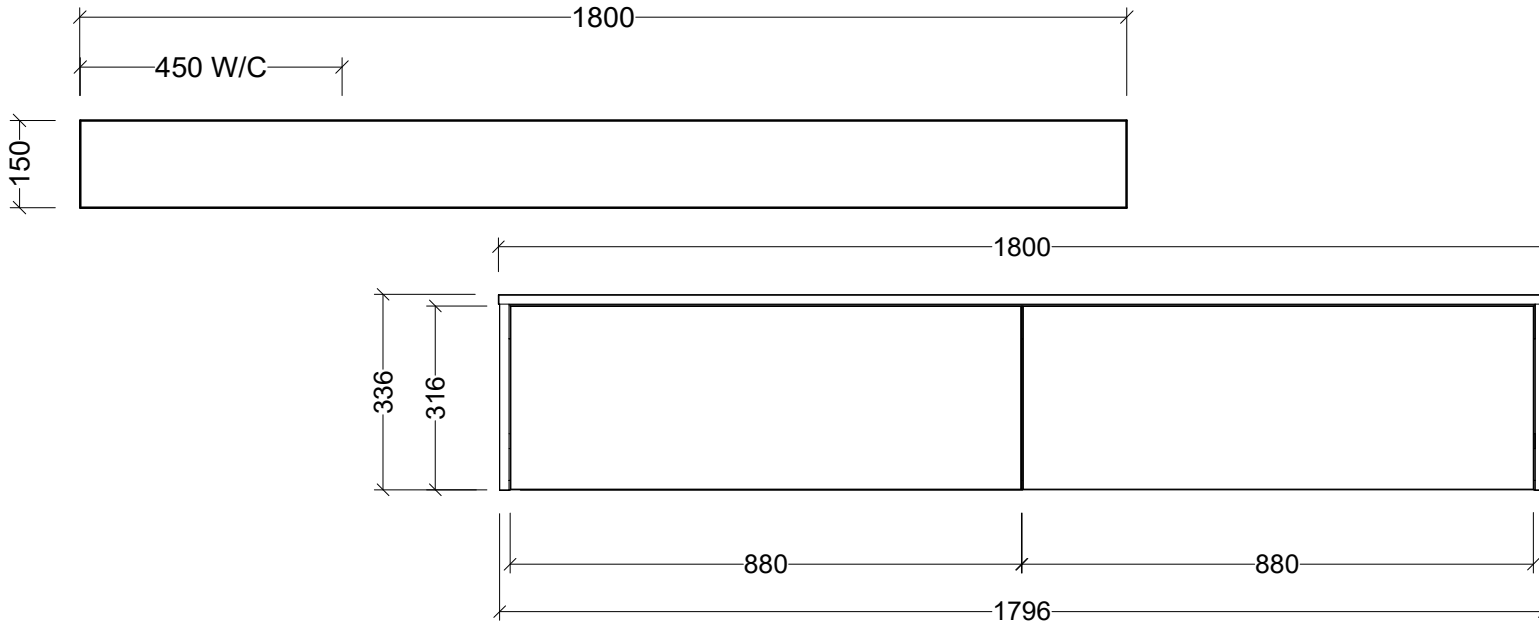

CABINET DETAILS

Range	Milan 1800
Description	Wall Hung, Offset Top
Cabinet SKU	MIL-VCO-1800-C-X-W
TOP DETAILS	
Available Tops:	Laminate
	SilkSurface Bailey

Timberline Bathroom Products Pty Ltd
 22 Myrtle Drive, Armidale NSW 2350
 www.timberline.com.au | 02 6773 8500

PLEASE NOTE: Due to the manufacturing process of ceramic tops, size variation (+/- 3%) is to be expected. E&OE. Copyright ©

NOTE: INDICATIVE SPACING. BENCH AND UNDER-CABINET ARE SUPPLIED SEPARATELY AND CAN BE POSITIONED TO CLIENT'S SPECIFICATION