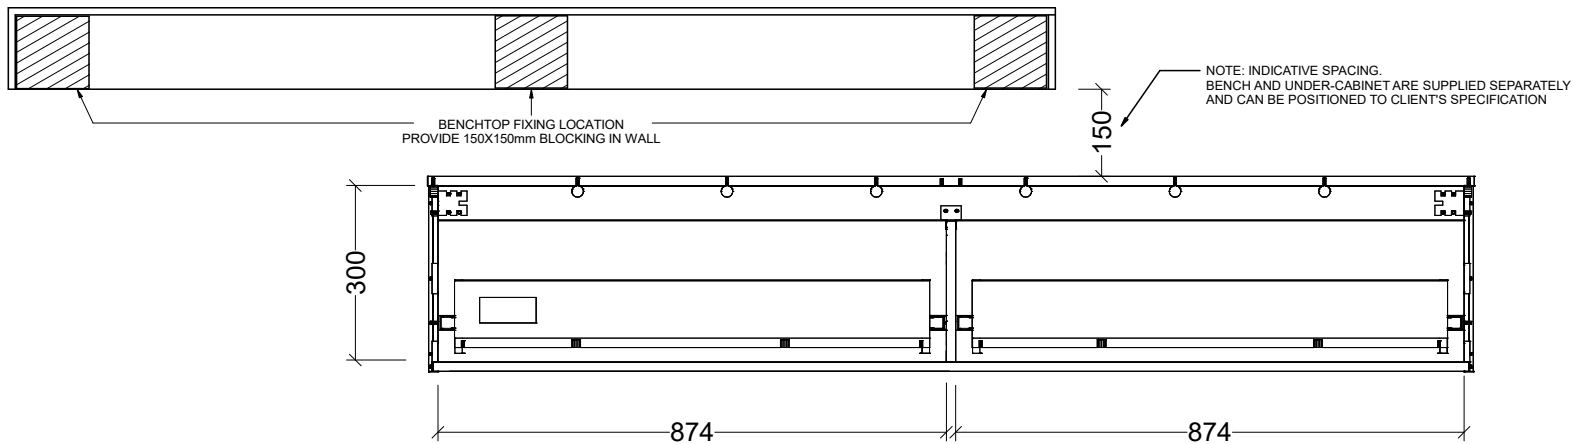

CABINET DETAILS

Range	Milan 1800
Description	Wall Hung, Offset Top
Cabinet SKU	MIL-VCO-1800-C-X-W
TOP DETAILS	
Available Tops:	Laminate
	SilkSurface Bailey

Timberline Bathroom Products Pty Ltd
 22 Myrtle Drive, Armidale NSW 2350
 www.timberline.com.au | 02 6773 8500

PLEASE NOTE: Due to the manufacturing process of ceramic tops, size variation (+/- 3%) is to be expected. E&OE. Copyright ©

NOTE: INDICATIVE SPACING. BENCH AND UNDER-CABINET ARE SUPPLIED SEPARATELY AND CAN BE POSITIONED TO CLIENT'S SPECIFICATION