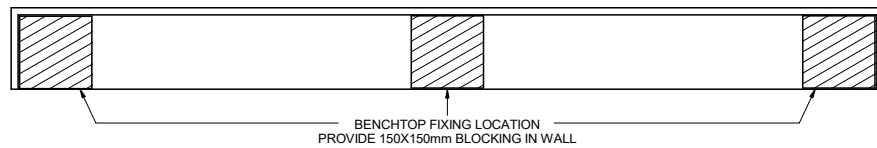

CABINET DETAILS

Range	Milan 1500
Description	Wall Hung, Offset Top
Cabinet SKU	MIL-VCO-1500-C-X-W

TOP DETAILS

Available Tops:	Laminate
	SilkSurface Bailey

Timberline Bathroom Products Pty Ltd
 22 Myrtle Drive, Armidale NSW 2350
 www.timberline.com.au | 02 6773 8500

PLEASE NOTE: Due to the manufacturing process of ceramic tops, size variation (+/- 3%) is to be expected. E&OE. Copyright ©

NOTE: INDICATIVE SPACING.
 BENCH AND UNDER-CABINET ARE SUPPLIED SEPARATELY
 AND CAN BE POSITIONED TO CLIENT'S SPECIFICATION