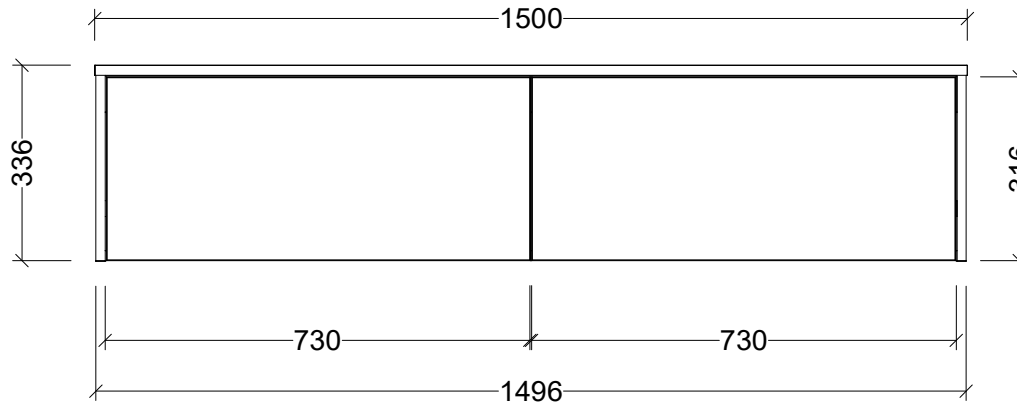

CABINET DETAILS

Range	Milan 1500
Description	Wall Hung, Offset Top
Cabinet SKU	MIL-VCO-1500-C-X-W

TOP DETAILS

Available Tops:	Laminate
	SilkSurface Bailey

Timberline Bathroom Products Pty Ltd
 22 Myrtle Drive, Armidale NSW 2350
 www.timberline.com.au | 02 6773 8500

PLEASE NOTE: Due to the manufacturing process of ceramic tops, size variation (+/- 3%) is to be expected. E&OE. Copyright ©

NOTE: INDICATIVE SPACING.
 BENCH AND UNDER-CABINET ARE SUPPLIED SEPARATELY
 AND CAN BE POSITIONED TO CLIENT'S SPECIFICATION