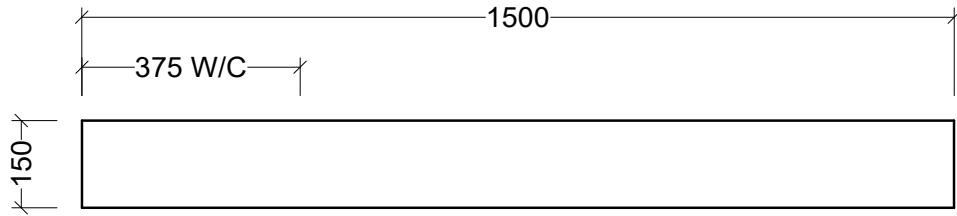

CABINET DETAILS

Range	Milan 1500
Description	Wall Hung, Offset Top
Cabinet SKU	MIL-VCO-1500-C-X-W

TOP DETAILS

Available Tops:	Laminate
	SilkSurface Bailey

Timberline Bathroom Products Pty Ltd
 22 Myrtle Drive, Armidale NSW 2350
 www.timberline.com.au | 02 6773 8500

PLEASE NOTE: Due to the manufacturing process of ceramic tops, size variation (+/- 3%) is to be expected. E&OE. Copyright ©

NOTE: INDICATIVE SPACING.
 BENCH AND UNDER-CABINET ARE SUPPLIED SEPARATELY
 AND CAN BE POSITIONED TO CLIENT'S SPECIFICATION