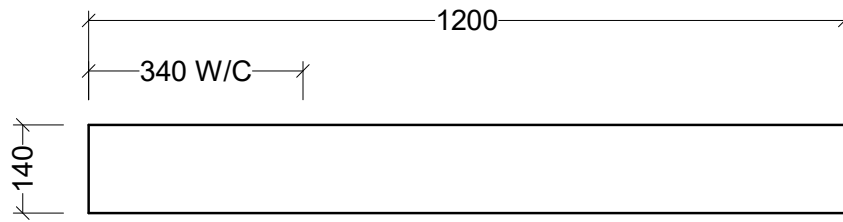

CABINET DETAILS

Range	Milan 1200
Description	Wall Hung, Offset Top
Cabinet SKU	MIL-VCO-1200-C-X-W
TOP DETAILS	
Available Tops:	Laminate
	SilkSurface Bailey

Timberline Bathroom Products Pty Ltd
22 Myrtle Drive, Armidale NSW 2350
www.timberline.com.au | 02 6773 8500

PLEASE NOTE: Due to the manufacturing process of ceramic tops, size variation (+/- 3%) is to be expected. E&OE. Copyright ©