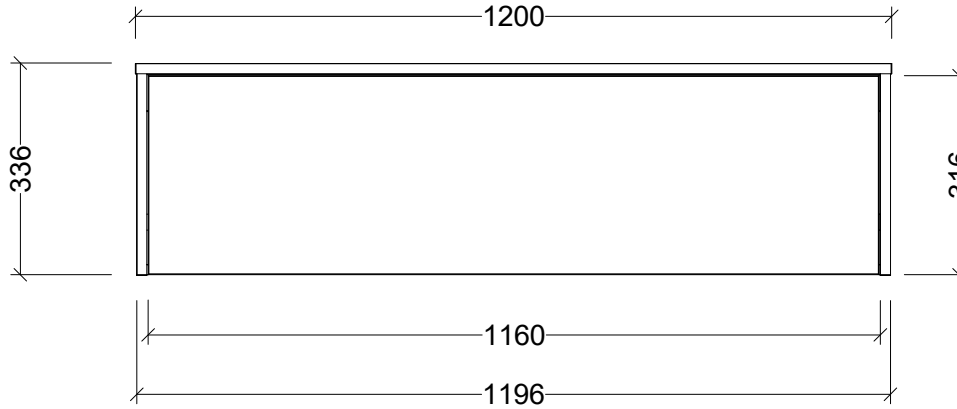

CABINET DETAILS

| Range | Milan 1200 |
|-----------------|-----------------------|
| Description | Wall Hung, Offset Top |
| Cabinet SKU | MIL-VCO-1200-C-X-W |
| TOP DETAILS | |
| Available Tops: | Laminate |
| | SilkSurface Bailey |

NOTE: INDICATIVE SPACING.
 BENCH AND UNDER-CABINET ARE SUPPLIED SEPARATELY
 AND CAN BE POSITIONED TO CLIENT'S SPECIFICATION

Usable Drawer Space