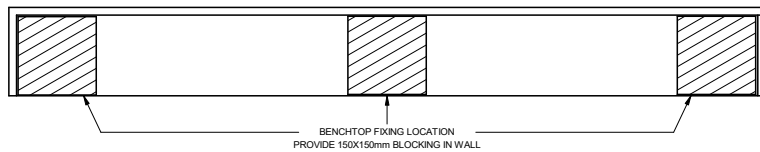

CABINET DETAILS

| Range | Milan 1200 |
|-----------------|-----------------------|
| Description | Wall Hung, Offset Top |
| Cabinet SKU | MIL-VCO-1200-C-X-W |
| TOP DETAILS | |
| Available Tops: | Laminate |
| | SilkSurface Bailey |

NOTE: INDICATIVE SPACING.
 BENCH AND UNDER-CABINET ARE SUPPLIED SEPARATELY
 AND CAN BE POSITIONED TO CLIENT'S SPECIFICATION

Usable Drawer Space