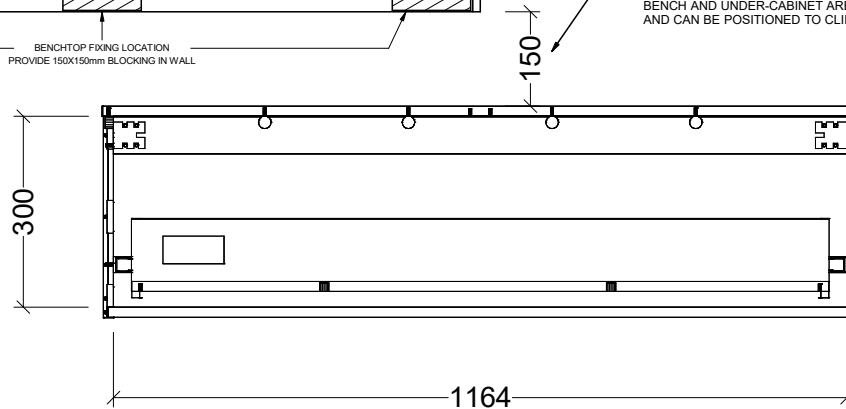

CABINET DETAILS

| Range | Milan 1200 |
|-----------------|-----------------------|
| Description | Wall Hung, Offset Top |
| Cabinet SKU | MIL-VCO-1200-C-X-W |
| TOP DETAILS | |
| Available Tops: | Laminate |
| | SilkSurface Bailey |

NOTE: INDICATIVE SPACING.
 BENCH AND UNDER-CABINET ARE SUPPLIED SEPARATELY
 AND CAN BE POSITIONED TO CLIENT'S SPECIFICATION

Usable Drawer Space