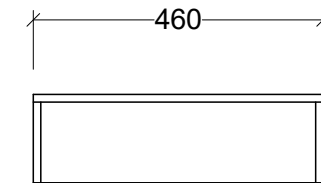

NOTE: INDICATIVE SPACING.
BENCH AND UNDER-CABINET ARE SUPPLIED SEPARATELY
AND CAN BE POSITIONED TO CLIENT'S SPECIFICATION