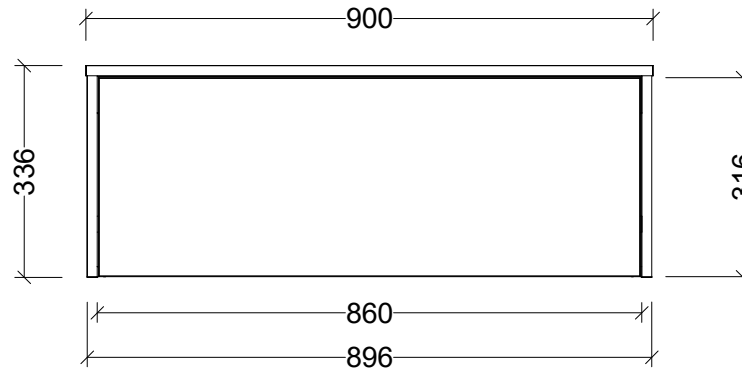

CABINET DETAILS

Range	Milan 900
Description	Wall Hung, Offset Top
Cabinet SKU	MIL-VCO-900-C-X-W

TOP DETAILS

Available Tops:	Laminate
	SilkSurface Bailey

Timberline Bathroom Products Pty Ltd
 22 Myrtle Drive, Armidale NSW 2350
www.timberline.com.au | 02 6773 8500

PLEASE NOTE: Due to the manufacturing process of ceramic tops, size variation (+/- 3%) is to be expected. E&OE. Copyright ©

NOTE: INDICATIVE SPACING.
 BENCH AND UNDER-CABINET ARE SUPPLIED SEPARATELY
 AND CAN BE POSITIONED TO CLIENT'S SPECIFICATION