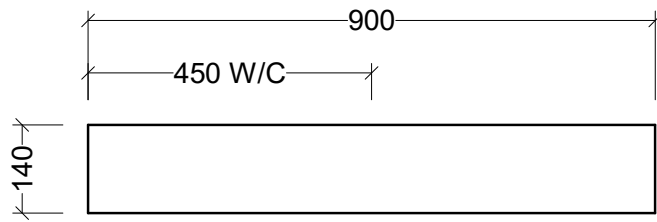

CABINET DETAILS

Range	Milan 900
Description	Wall Hung, Offset Top
Cabinet SKU	MIL-VCO-900-C-X-W

TOP DETAILS

Available Tops:	Laminate
	SilkSurface Bailey

Timberline Bathroom Products Pty Ltd
 22 Myrtle Drive, Armidale NSW 2350
www.timberline.com.au | 02 6773 8500

PLEASE NOTE: Due to the manufacturing process of ceramic tops, size variation (+/- 3%) is to be expected. E&OE. Copyright ©

NOTE: INDICATIVE SPACING.
 BENCH AND UNDER-CABINET ARE SUPPLIED SEPARATELY
 AND CAN BE POSITIONED TO CLIENT'S SPECIFICATION