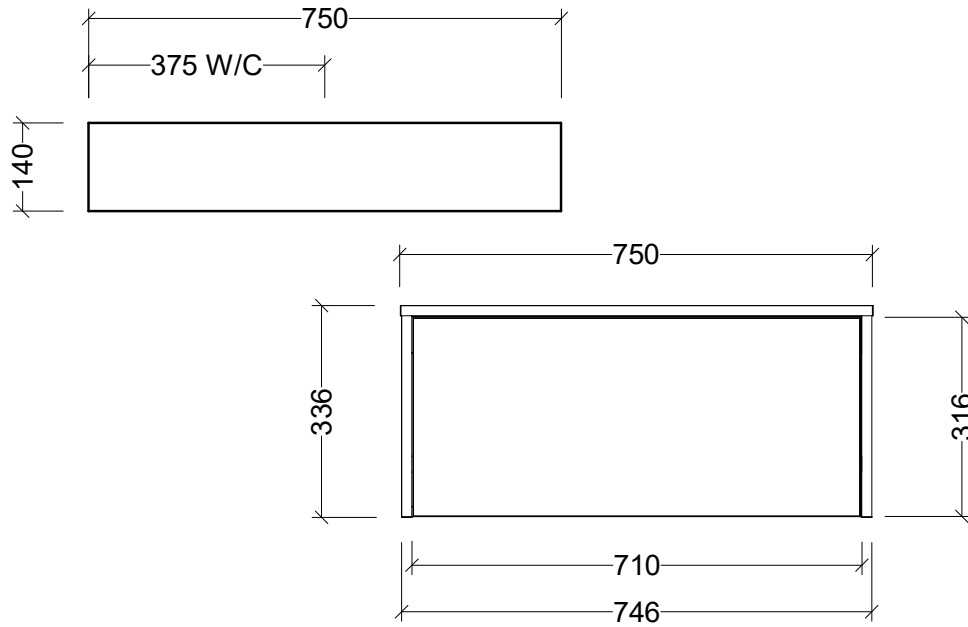

## CABINET DETAILS

|             |                       |
|-------------|-----------------------|
| Range       | Milan 750             |
| Description | Wall Hung, Offset Top |
| Cabinet SKU | MIL-VCO-750-C-X-W     |

## TOP DETAILS

|                 |                    |
|-----------------|--------------------|
| Available Tops: | Laminate           |
|                 | SilkSurface Bailey |

**Timberline Bathroom Products Pty Ltd**  
 22 Myrtle Drive, Armidale NSW 2350  
[www.timberline.com.au](http://www.timberline.com.au) | 02 6773 8500

PLEASE NOTE: Due to the manufacturing process of ceramic tops, size variation (+/- 3%) is to be expected. E&OE. Copyright ©

NOTE: INDICATIVE SPACING.  
 BENCH AND UNDER-CABINET ARE SUPPLIED SEPARATELY  
 AND CAN BE POSITIONED TO CLIENT'S SPECIFICATION