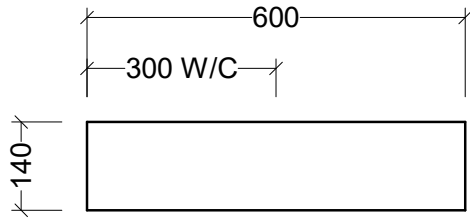

CABINET DETAILS

Range	Milan 600
Description	Wall Hung, Offset Top
Cabinet SKU	MIL-VCO-600-C-X-W

TOP DETAILS

Available Tops:	Laminate
	SilkSurface Bailey

Timberline Bathroom Products Pty Ltd
 22 Myrtle Drive, Armidale NSW 2350
 www.timberline.com.au | 02 6773 8500

PLEASE NOTE: Due to the manufacturing process of ceramic tops, size variation (+/- 3%) is to be expected. E&OE. Copyright ©

NOTE: INDICATIVE SPACING.
 BENCH AND UNDER-CABINET ARE SUPPLIED SEPARATELY
 AND CAN BE POSITIONED TO CLIENT'S SPECIFICATION