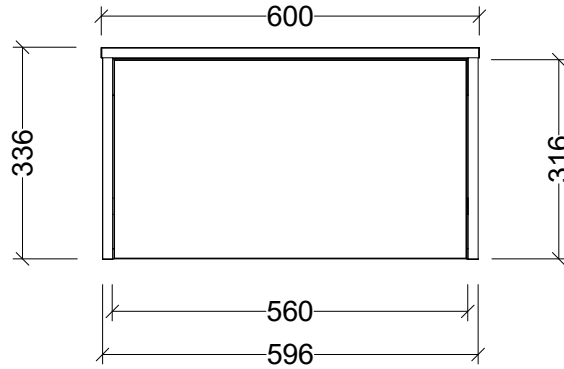

CABINET DETAILS

Range	Milan 600
Description	Wall Hung, Offset Top
Cabinet SKU	MIL-VCO-600-C-X-W

TOP DETAILS

Available Tops:	Laminate
	SilkSurface Bailey

Timberline Bathroom Products Pty Ltd
 22 Myrtle Drive, Armidale NSW 2350
 www.timberline.com.au | 02 6773 8500

PLEASE NOTE: Due to the manufacturing process of ceramic tops, size variation (+/- 3%) is to be expected. E&OE. Copyright ©

NOTE: INDICATIVE SPACING.
 BENCH AND UNDER-CABINET ARE SUPPLIED SEPARATELY
 AND CAN BE POSITIONED TO CLIENT'S SPECIFICATION