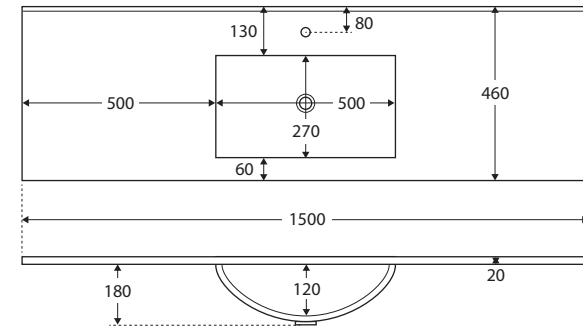

## SINGLE BOWL POLY-MARBLE BASIN-TOP 1500MM

### Features

- Rectangular bowl design
- 20 mm thick poly-marble
- Gloss warm white finish
- 3 mm tile lip
- 12 o'clock tap hole as standard (3 tap holes also available)
- Requires 32 mm non-overflow waste (available separately)

While we aim to ensure specifications are correct at the time of publication, Fienza reserves the right to make modifications without prior notice. Physical colour may vary from image shown. All measurements are shown in millimetres. For ceramic products, please allow +/- 10 mm tolerance for manufacturing variance. Always use physical product measurements for mark-ups and roughing-in as the technical drawing may differ from actual product received.