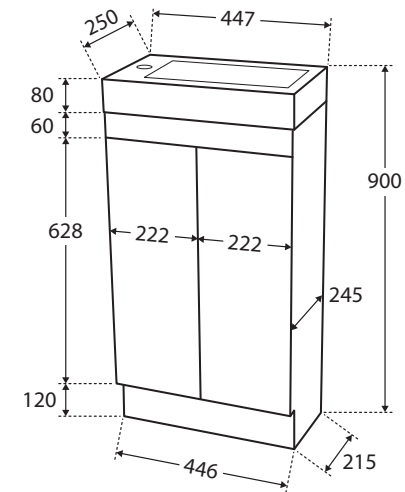

Ralph 450

VANITY ON KICKBOARD

Features

- Reversible, gloss white poly-marble basin-top
- Poly-marble is made from high-grade resin for a straight, true finish
- Available with or without overflow (chrome ring included with overflow model)
- 2-pac, gloss white finish on cabinet
- Soft-close doors
- 16 mm thick backing board

While we aim to ensure specifications are correct at the time of publication, Fienza reserves the right to make modifications without prior notice. Physical colour may vary from image shown. All measurements are shown in millimetres. Always use physical product measurements for mark-ups and roughing-in as the technical drawing may differ from actual product received. Tapware not included.