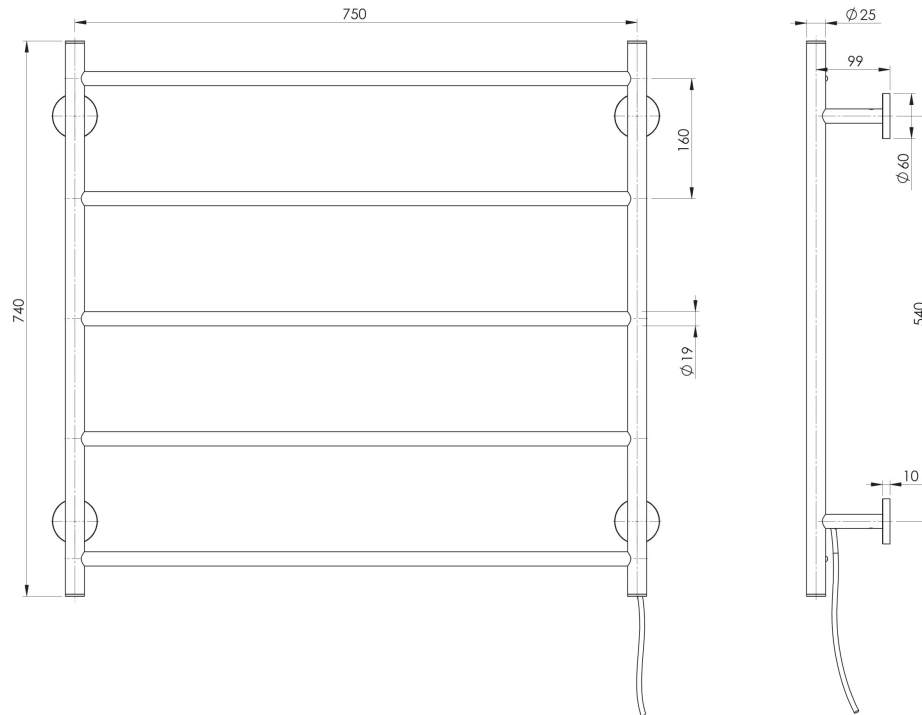

RADII

RADII HEATED TOWEL LADDER 750MM X 740MM

SPECIFICATIONS

AVAILABLE IN

RA8751-00
Chrome

RA8751-40
Brushed Nickel

RA8751-31
Brushed Carbon

RA8751-10
Matte Black

Electricity Input: 240V, 50Hz | Power Rating: 45W | IP Rating: IPX4 | Connection position: Bottom right |
Connection type: Plug-in or Hardwire

Please visit <https://www.phoenixtapware.com.au/warranty> to view the full warranty

While we aim to ensure the specifications shown are correct at time of printing, Phoenix Tapware reserves the right to make modifications without prior notice. Always use the physical product measurements for mark-ups and roughing-in as the line drawing shown may differ from the actual product over time. All measurements are shown in millimetres. Colours may vary from image shown.