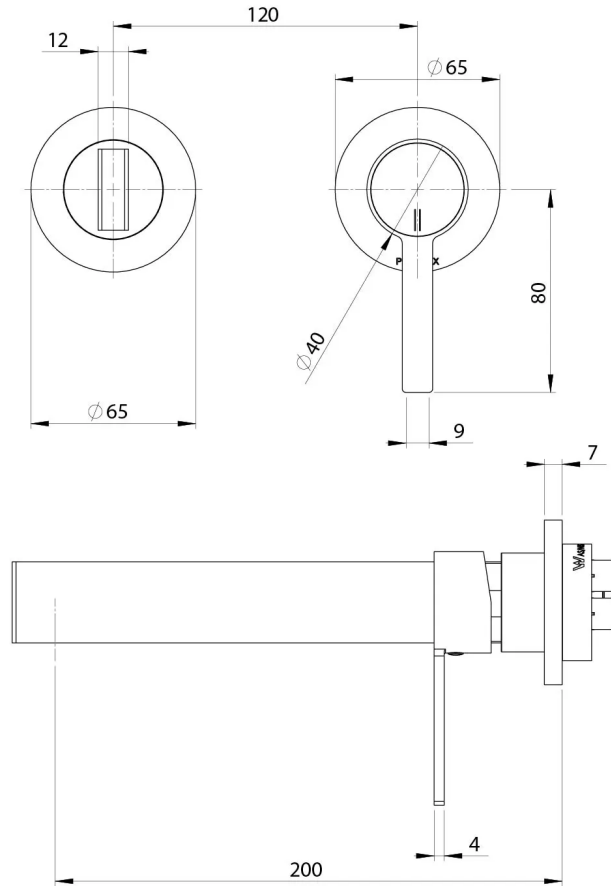

LEXI MKII

LEXI MKII SWITCHMIX WALL BATH MIXER SET 200MM FIT-OFF KIT

SPECIFICATIONS

AVAILABLE IN

123-2822-00
Chrome

123-2822-40
Brushed Nickel

123-2822-10
Matte Black

INFORMATION

Please visit <https://www.phoenixtapware.com.au/warranty> to view the full warranty

While we aim to ensure the specifications shown are correct at time of printing, Phoenix Tapware reserves the right to make modifications without prior notice. Always use the physical product measurements for mark-ups and roughing-in as the line drawing shown may differ from the actual product over time. All measurements are shown in millimetres. Colours may vary from image shown.