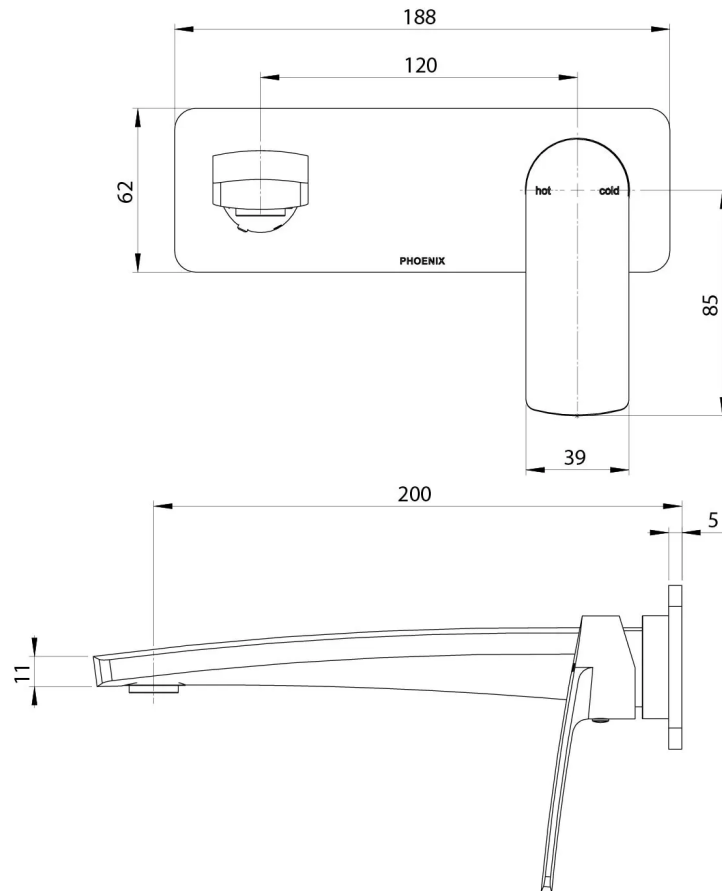

## MEKKO SWITCHMIX WALL BASIN / BATH MIXER SET 200MM FIT-OFF KIT

## SPECIFICATIONS

Please visit <https://www.phoenixtapware.com.au/warranty> to view the full warranty

While we aim to ensure the specifications shown are correct at time of printing, Phoenix Tapware reserves the right to make modifications without prior notice. Always use the physical product measurements for mark-ups and roughing-in as the line drawing shown may differ from the actual product over time. All measurements are shown in millimetres. Colours may vary from image shown.