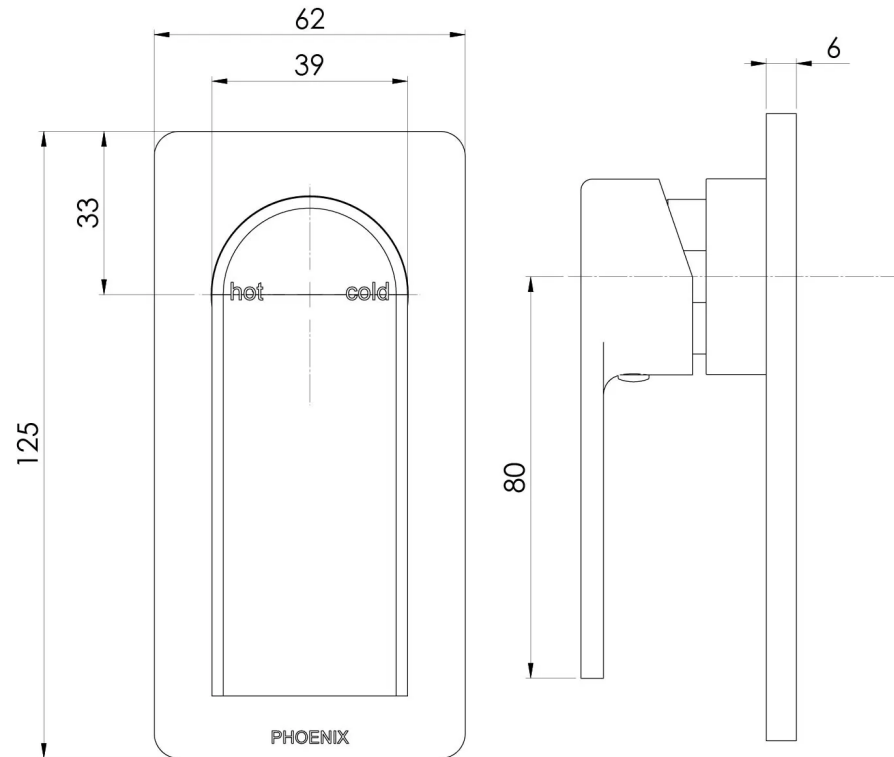

SWITCHMIX

TEEL SWITCHMIX SHOWER / WALL MIXER FIT-OFF KIT

SPECIFICATIONS

AVAILABLE IN

118-2805-00
Chrome

118-2805-40
Brushed Nickel

118-2805-10
Matte Black

INFORMATION

Please visit <https://www.phoenixtapware.com.au/warranty> to view the full warranty

While we aim to ensure the specifications shown are correct at time of printing, Phoenix Tapware reserves the right to make modifications without prior notice. Always use the physical product measurements for mark-ups and roughing-in as the line drawing shown may differ from the actual product over time. All measurements are shown in millimetres. Colours may vary from image shown.